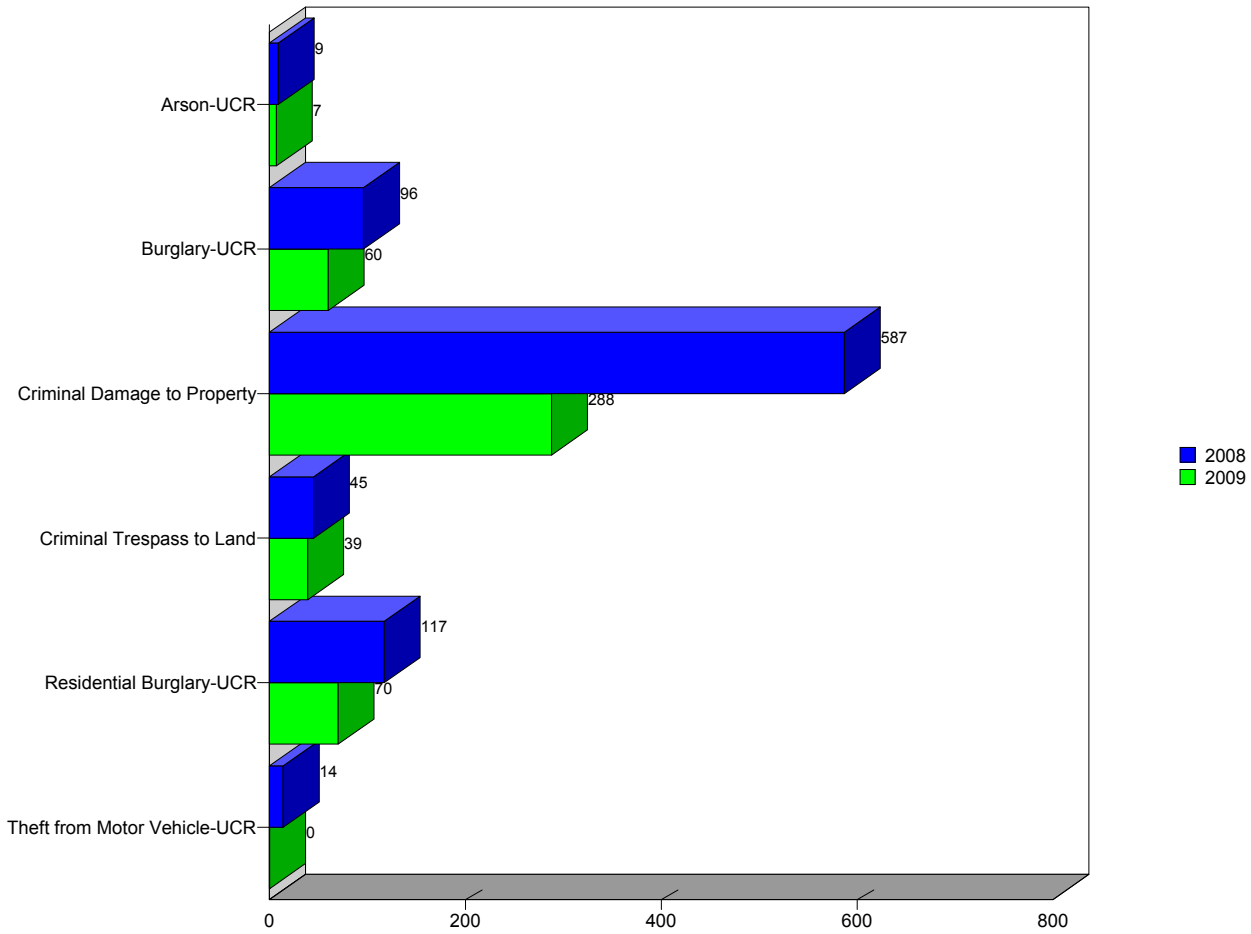

### Crime Against Property

Type of Calls	2008	2009	# diff	Percent Inc/Dec
Arson-UCR	9	7	-2	-22.22%
Burglary-UCR	96	60	-36	-37.50%
Criminal Damage to Property	587	288	-299	-50.94%
Criminal Trespass to Land	45	39	-6	-13.33%
Residential Burglary-UCR	117	70	-47	-40.17%
Theft from Motor Vehicle-UCR	14	0	-14	-100.00%
	868	464	-404	-1.44%

Source AS400 Tbl2, Data reflects on date of report run so number may change in future reports. Totals for County includes all calls for service dispatched. Individual Sections / Township totals will not equal the COUNTY wide count due to this.